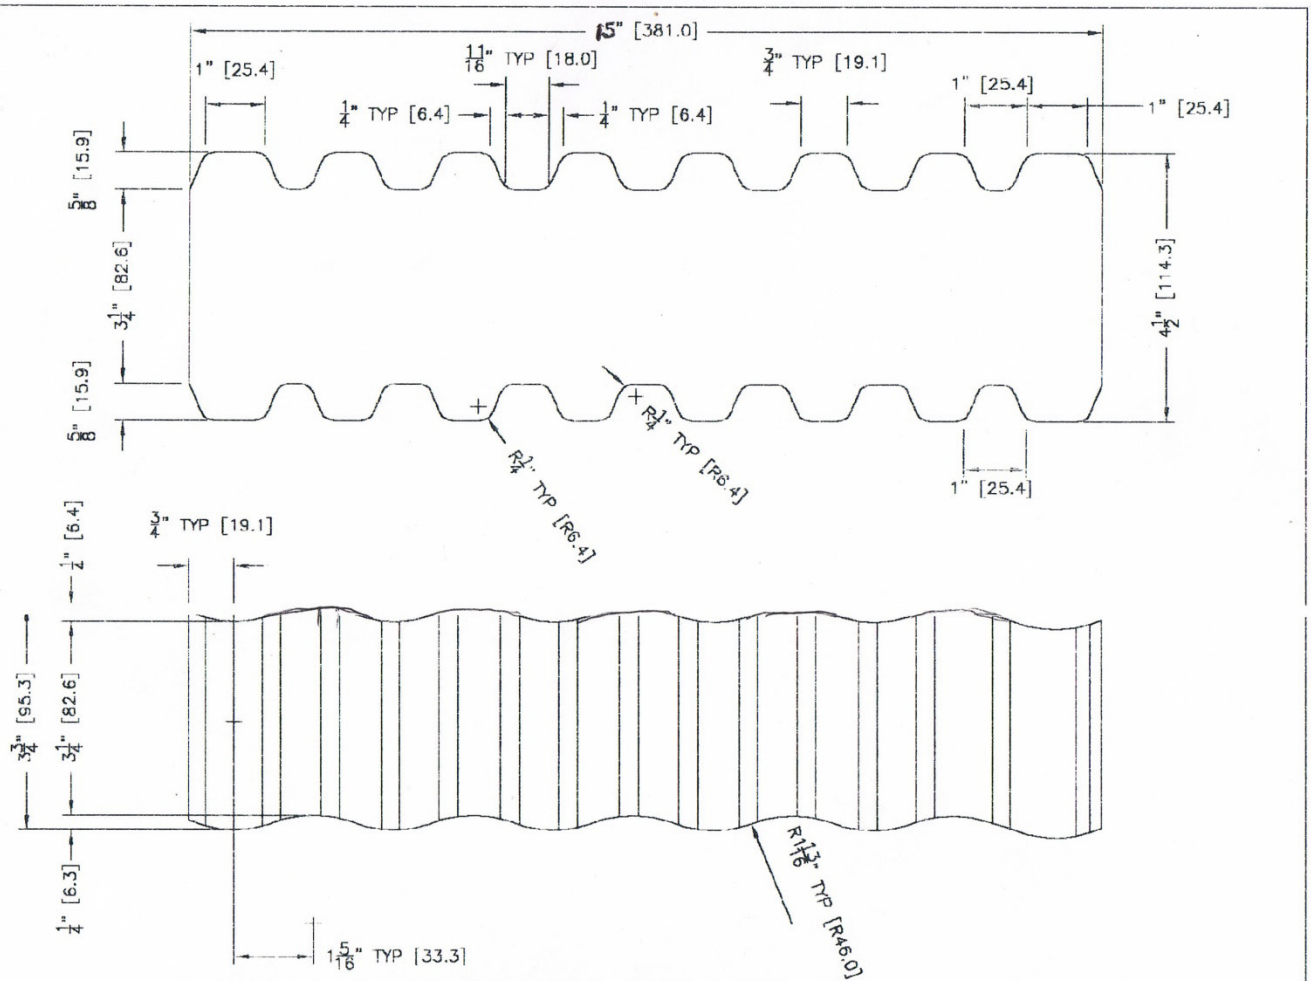

Sent by the Award Winning Cheyenne Bitware

NOTE: TOLERANCE TO BE ±.0787(2).
UNLESS OTHERWISE SPECIFIED

COX-REFRATORIES

RR#1 BOX 729

DATE:
12-12-04

DRAWN BY:
HJM

SCALE:
NTS

DESCRIPTION:

DRAWING NO: